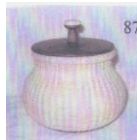

Kohler

Nantucket Baskets Choices

Hours are in (parenthesis)

4" Pot Belly
Night Lamp
\$90 (4)
(Shade Included)

CJ Lamp
6"Dx7"H
\$120 (8)

Pot Belly Lamps
6" - \$115 (6-8)
8" - \$135 (8-10)
10" - \$145

Round Lamp
6.5"Dx12"H
\$140 (8-10)

Square Lamp
6.5"Dx12"H
\$140 (8-10)

(CJ, Pot Belly's, Round & Square Lamps Shades Not Included)

Pot Belly's
8"Dx7.5"H - \$125 (8-10)
6"Dx5.25"H - \$105 (6-8)
4"Dx4.25"H - \$80 (4)

10" Pot Belly
10"Dx10.5"H
\$135 (12)

The Treasure
6"Dx6.5"H
\$105 (6-8)

Cookie Jar
w/Liner
5"Dx7"H
\$110 (8-10)

Honey Jar
5"Dx8"H
\$125 (8)

Birdhouse
6"Dx8"H
\$135 (8-10)

Small Purse Tote
8.5"x4.5"x8"H
\$125 (8)

Tall Purse Tote
8.5"x4.5"x12"H
\$145 (10)

Nantucket Purse
9"Lx6"Wx8"H
\$145 (8-10)

Shoulder Totes
9"x3.5"x11" - \$145 (10-12)
9"x3.5"x7" - \$130 (8-10)

11" Oval w/Liner
11"x7"x7"
\$125 (8-10)

Small Tote w/Liner
& Leather Handles
12"x8"x10" - \$155 (10-12)