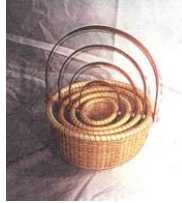

Ali's Tray/swing handles
15"Lx10"Wx4.5"H
\$155 (14)

Round Oval Tray
16"Lx9"Wx3.5"H
\$145 (12-14)
(Scrimshaw Not Included)

Oval Tray
16"Lx8"Wx3.5"H
\$150 (12-14)

Snack Tray - 14"x3"H
\$135 (10-12)
Oak Only

Salad Bowl
\$115
Oak Only

Nantucket Bowl
10"Dx5.5"H \$90 (8)
9"Dx5"H \$85

Brooke's Tray
10"x3"
\$120 (8)

Round Fruit
12"x4"H
\$105 (8-10)

4" - 12" Round
\$50-\$130 (4-12)

Oval Nantucket
4" - 12"
\$50-\$130 (4-12)

9" Oval w/1
Swing Handle
9"Lx6"Wx4.5"H
\$80 (6-8)

Diamond Shape
11" - \$110 (10)
8.5" - \$95 (8)
6" - \$70 (6)

Ice Bucket
2 Qt, 7"Dx6"H
\$135 (8-10)

Lizzie's
Maxi 6"x8.5"x6" \$105 (10)
Little 5"x7"x4.5" \$85 (8)
Mini 3.5"x5"x3" \$65 (6)